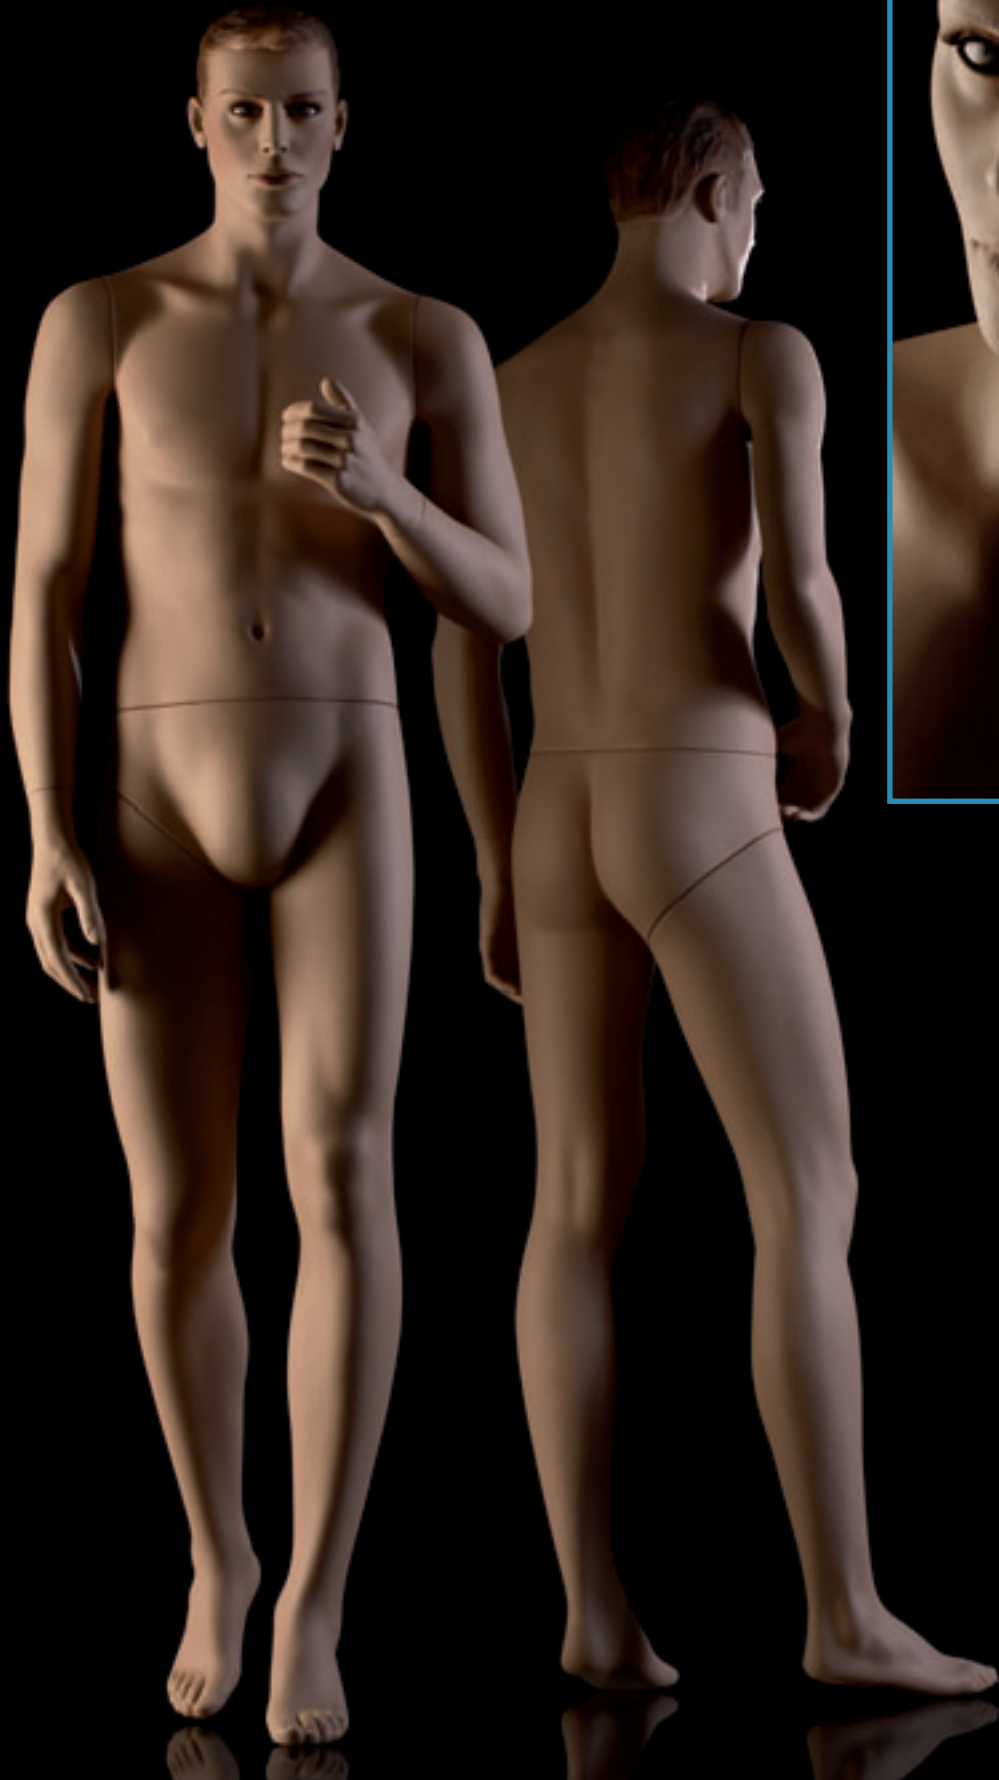

DAVID

2922/558

558
Make up: U.148
Wig: NWM.371

2921/561

561
Make up: U.148
Wig: NWM.375

556
Make up: U.148
Wig: NWM.369

2918/556

S.237
Make up: SH.283

2917/S.237

S.238
Make up: SH.283

559
Make up: U.148
Wig: NWM.372

2990/559

562
Make up: U.148
Wig: NWM.376

2919/562

561
Make up: U.148
Wig: NWM.374

2995/561

H.:	cm.142	56"	W.:	cm. 79	31"
D.:	cm. 95	37 $\frac{1}{2}$ "	Block h.:	cm. 48	19"

560
Make up: U.148
Wig: NWM.373

558
Make up: U.148
Wig: NWM.370

2916/558

All the models: body col. 194 TZA

Height:	cm.	188	74"
Collar:	cm.	38	15"
Chest:	cm.	99	39"
Waist:	cm.	80	31 ¹ / ₂ "
Inside leg:	cm.	87	34 ¹ / ₂ "
Shoes:	cm.	44	10"